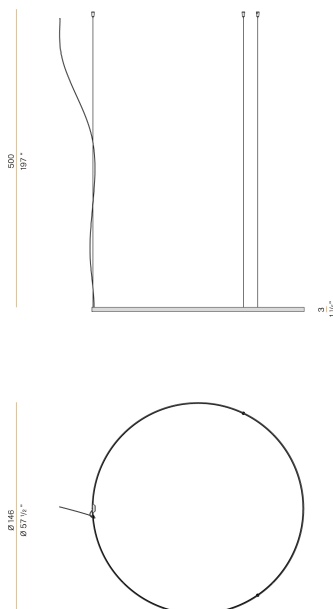

### Data sheet

CODE	M10302.150.0410
SYSTEM POWER CONSUMPTION	71W
EFFICACY	86.2lm/W
LIGHT SOURCE	LED
LIGHT SOURCE LIFETIME	L70 (B50) 60.000h
COLOUR TEMPERATURE	3000K Ra>90
LIGHT DISTRIBUTION	diffused
POWER SUPPLY	24V DC
DRIVER	remote not included
LUMEN OUTPUT	6120lm
WEIGHT	1,58 Kg
PROTECTION DEGREE	IP20
COLOUR TOLLERANCES	SDCM 3
PACKING DIMENSIONS	160,0 x 160,0 x 11,0 cm

### Technical drawing

### Polar diagram