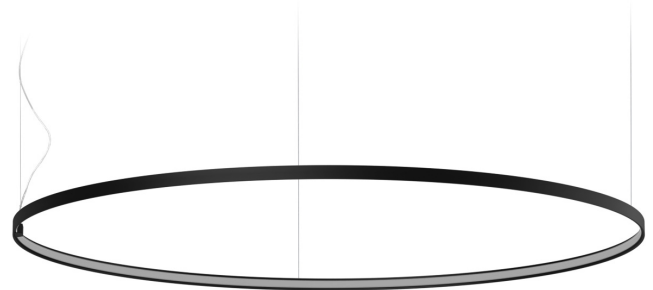

### Data sheet

CODE	M10302.150.0410
SYSTEM POWER CONSUMPTION	71W
EFFICACY	86.2lm/W
LIGHT SOURCE	LED
LIGHT SOURCE LIFETIME	L70 (B50) 60.000h
COLOUR TEMPERATURE	3000K Ra>90
LIGHT DISTRIBUTION	diffused
POWER SUPPLY	24V DC
DRIVER	remote not included
LUMEN OUTPUT	6120lm
WEIGHT	1,58 Kg
PROTECTION DEGREE	IP20
COLOUR TOLLERANCES	SDCM 3
PACKING DIMENSIONS	160,0 x 160,0 x 11,0 cm

Single or multiple suspension lighting fixture for interiors, with direct and indirect light emission.

Bended extruded aluminium structure in white, black, bronze, mat brass or titanium polyacrylic paint.

Extruded polycarbonate diffuser with opaline finish.

Suspension kit with griplocks and 5m (196,9") long steel cables.

5m (196,9") long power cable in transparent PVC.

Provided without power canopy.