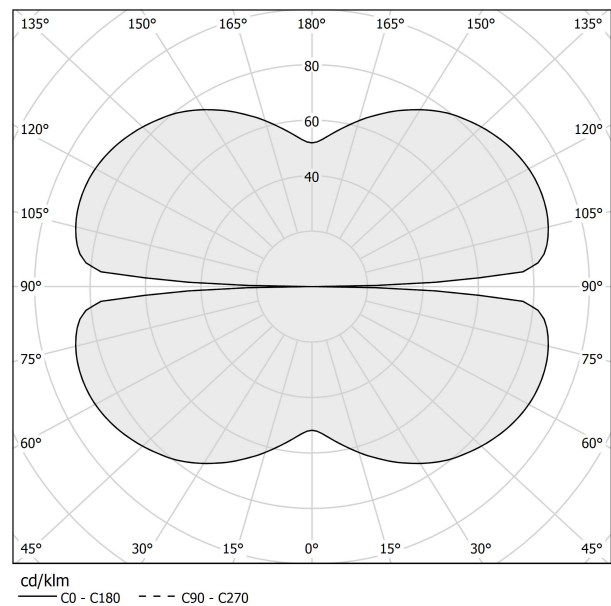

### Data sheet

CODE	M10302.150.0410
SYSTEM POWER CONSUMPTION	71W
EFFICACY	86.2lm/W
LIGHT SOURCE	LED
LIGHT SOURCE LIFETIME	L70 (B50) 60.000h
COLOUR TEMPERATURE	3000K Ra>90
LIGHT DISTRIBUTION	diffused
POWER SUPPLY	24V DC
DRIVER	remote not included
LUMEN OUTPUT	6120lm
WEIGHT	1,58 Kg
PROTECTION DEGREE	IP20
COLOUR TOLLERANCES	SDCM 3
PACKING DIMENSIONS	160,0 x 160,0 x 11,0 cm

### Technical drawing

### Polar diagram